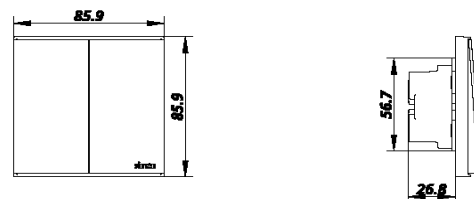

Simon E6

2 Gang Intermediate Switch

Basic Information

Model no	721046
Range	E6
Type	Switch
Finishing	white,champagne- 46,grey-61,black-26

Installation and maintenance

Operating temperature range	0 - 40°C
-----------------------------	-----------------

Additional information

Rated current	10AX
---------------	-------------

Rated voltage	<i>250V</i>
Box size(mm)	<i>180×160×98</i>
Carton size(mm)	<i>510×330×190</i>