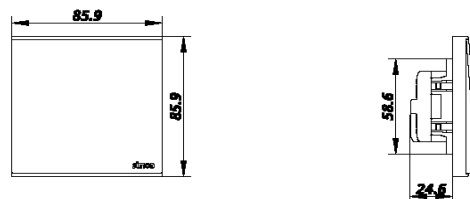

Simon E6

1 Gang Intermediate Switch

Basic Information

Model no	721026
Range	E6
Type	Switch
Finishing	white,champagne- 46,grey-61,black-26

Installation and maintenance

Operating temperature range	0 - 40°C
-----------------------------	-----------------

Additional information

Rated current	16AX
---------------	-------------

Rated voltage	<i>250V</i>
Box size(mm)	<i>180×160×98</i>
Carton size(mm)	<i>510×330×190</i>