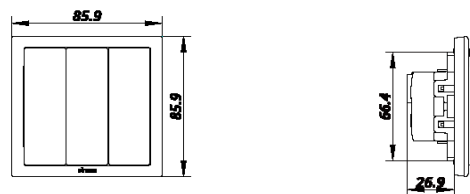

Simon E3

E3 3 Gang 1 Way Switch

Basic Information

Model no	301031
Range	E3
Type	switch
Finishing	white,champagne- 44,grey-61,black-26

Installation and maintenance

Cable section admitted	1 - 4mm²
Connection terminals type	Screw connection
IP protection	IP20
Material	PC (polycarbonate)
Operating temperature range	0 - 40°C
Installation type	Suitable for flush mounting box (86 type if multigang frame)

Additional information

Rated current	<i>10AX</i>
Rated voltage	<i>250V</i>
Indicator function	<i>No</i>
Quantity per box	<i>8</i>
Box size(mm)	<i>180×160×98</i>
Quantity per carton	<i>80</i>
Carton size(mm)	<i>510×330×190</i>
Standards	<i>IEC60669</i>