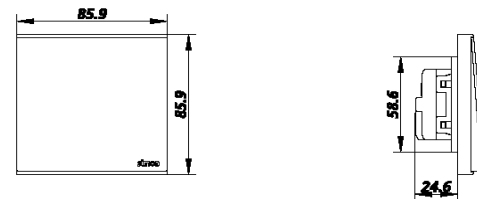

Simon E6

1 Gang 1 Way Switch

Basic Information

Model no	721011
Range	E6
Type	Switch
Finishing	white,champagne- 46,grey-61,black-26

Installation and maintenance

Operating temperature range	0 - 40°C
-----------------------------	-----------------

Additional information

Rated current	16AX
---------------	-------------

Rated voltage	<i>250V</i>
Box size(mm)	<i>180×160×98</i>
Carton size(mm)	<i>510×330×190</i>